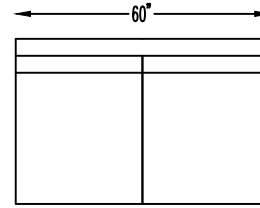

154420 SOFA

154413 LOVESEAT

154414 ARMLESS SOFA

154418L OR R  
ONE ARM SOFA W/RETURN  
(SHOWN AS LEFT)

154417L ONE ARM SOFA  
(SHOWN AS LEFT)

154410R ONE LOVESEAT  
(SHOWN AS RIGHT)

154409  
ARMLESS LOVESEAT

154407LG  
ONE ARM CHAISE PLUS  
(SHOWN AS LEFT)

\*NOT TO SCALE

Scale: 1/4" = 1'-0"

This schematic is current as of July 11, 2023, Lazar reserves the right to change dimensions and/or products offered. A more recent schematic may be available for this series at [www.lazarind.com](http://www.lazarind.com)

\*NOTE: L or R is determined by facing the piece.

1544104 ARMLESS  
CURVED CORNER