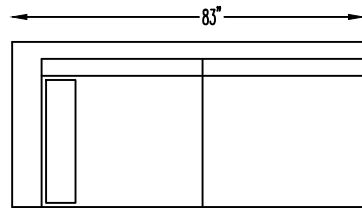

154404 CHAIR

154403L OR R  
ONE-ARM CHAIR  
(SHOWN AS LEFT)

154402  
ARMLESS CHAIR

154451 CONDO SOFA

154450L OR R  
ONE-ARM CONDO  
(SHOWN AS LEFT)

154401 OTTOMAN  
W/ HIDDEN CASTER

154405 CORNER

154407L OR R  
ONE ARM CHAISE  
(SHOWN AS LEFT)

154407LG  
ONE ARM CHAISE PLUS  
(SHOWN AS LEFT)

\*NOT TO SCALE

Scale: 1/4" = 1'-0"

This schematic is current as of July 11, 2023, Lazar reserves the right to change dimensions and/or products offered. A more recent schematic may be available for this series at [www.lazarind.com](http://www.lazarind.com)

\*NOTE: L or R is determined by facing the piece.

1544104 ARMLESS  
CURVED CORNER