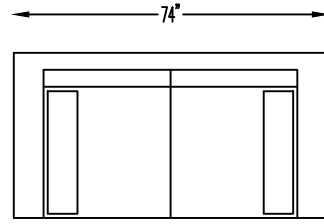

154420 SOFA

154413 LOVESEAT

154414 ARMLESS SOFA

154418L OR R  
ONE ARM SOFA W/RETURN  
(SHOWN AS LEFT)

154417L ONE ARM SOFA  
(SHOWN AS LEFT)

154410R ONE LOVESEAT  
(SHOWN AS RIGHT)

154409  
ARMLESS LOVESEAT

154407LG  
ONE ARM CHAISE PLUS  
(SHOWN AS LEFT)

\*NOT TO SCALE

Scale: 1/4" = 1'-0"

This schematic is current as of July 11, 2023, Lazar reserves the right to change dimensions and/or products offered. A more recent schematic may be available for this series at [www.lazarind.com](http://www.lazarind.com)

\*NOTE: L or R is determined by facing the piece.

1544104 ARMLESS  
CURVED CORNER