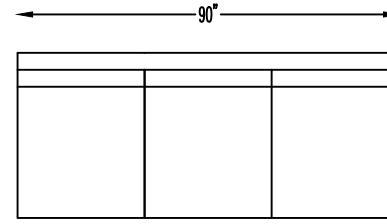

154420 SOFA

154413 LOVESEAT

154414 ARMLESS SOFA

154418L OR R  
ONE ARM SOFA W/RETURN  
(SHOWN AS LEFT)

154417L ONE ARM SOFA  
(SHOWN AS LEFT)

154410R ONE LOVESEAT  
(SHOWN AS RIGHT)

154409  
ARMLESS LOVESEAT

154407LG  
ONE ARM CHAISE PLUS  
(SHOWN AS LEFT)

\*NOT TO SCALE

Scale: 1/4" = 1'-0"

This schematic is current as of July 11, 2023, Lazar reserves the right to change dimensions and/or products offered. A more recent schematic may be available for this series at [www.lazarind.com](http://www.lazarind.com)

\*NOTE: L or R is determined by facing the piece.

1544104 ARMLESS  
CURVED CORNER