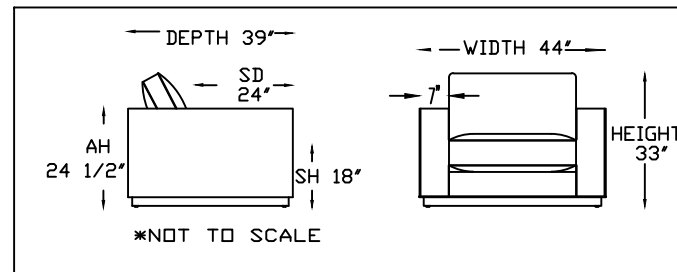

154407LG  
ONE ARM CHAISE PLUS  
(SHOWN AS LEFT)

\*NOT TO SCALE

Scale: 1/4" = 1'-0"

This schematic is current as of July 11, 2023, Lazar reserves the right to change dimensions and/or products offered. A more recent schematic may be available for this series at [www.lazarind.com](http://www.lazarind.com)

\*NOTE: L or R is determined by facing the piece.

1544104 ARMLESS  
CURVED CORNER