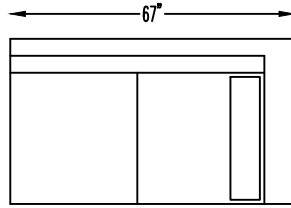

154420 SOFA

154413 LOVESEAT

154414 ARMLESS SOFA

154418L OR R  
ONE ARM SOFA W/RETURN  
(SHOWN AS LEFT)

154417L ONE ARM SOFA  
(SHOWN AS LEFT)

154410R ONE LOVESEAT  
(SHOWN AS RIGHT)

154409  
ARMLESS LOVESEAT

154407LG  
ONE ARM CHAISE PLUS  
(SHOWN AS LEFT)

\*NOT TO SCALE

Scale: 1/4" = 1'-0"

This schematic is current as of July 11, 2023, Lazar reserves the right to change dimensions and/or products offered. A more recent schematic may be available for this series at [www.lazarind.com](http://www.lazarind.com)

\*NOTE: L or R is determined by facing the piece.

1544104 ARMLESS  
CURVED CORNER