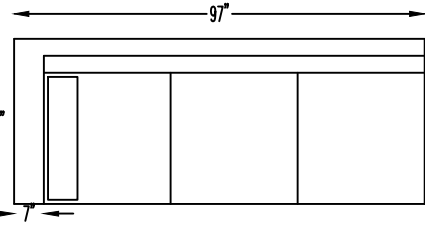

154420 SOFA

154413 LOVESEAT

154414 ARMLESS SOFA

154418L OR R  
ONE ARM SOFA W/RETURN  
(SHOWN AS LEFT)

154417L ONE ARM SOFA  
(SHOWN AS LEFT)

154410R ONE LOVESEAT  
(SHOWN AS RIGHT)

154409  
ARMLESS LOVESEAT

154407LG  
ONE ARM CHAISE PLUS  
(SHOWN AS LEFT)

\*NOT TO SCALE

Scale: 1/4" = 1'-0"

This schematic is current as of July 11, 2023, Lazar reserves the right to change dimensions and/or products offered. A more recent schematic may be available for this series at [www.lazarind.com](http://www.lazarind.com)

\*NOTE: L or R is determined by facing the piece.

1544104 ARMLESS  
CURVED CORNER