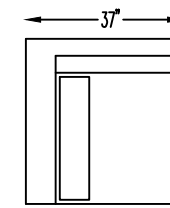

154418L OR R
ONE ARM SOFA W/RETURN
(SHOWN AS LEFT)