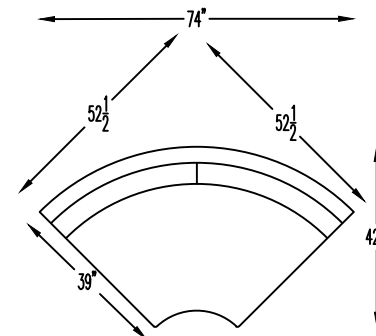

154407LG  
ONE ARM CHAISE PLUS  
(SHOWN AS LEFT)

\*NOT TO SCALE

Scale: 1/4" = 1'-0"

This schematic is current as of July 11, 2023, Lazar reserves the right to change dimensions and/or products offered. A more recent schematic may be available for this series at [www.lazarind.com](http://www.lazarind.com)

\*NOTE: L or R is determined by facing the piece.

1544104 ARMLESS  
CURVED CORNER