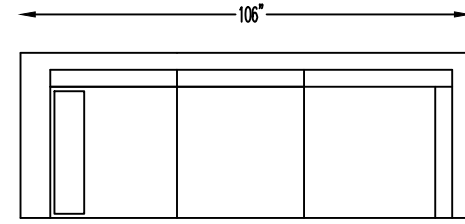

154420 SOFA

154413 LOVESEAT

154414 ARMLESS SOFA

154418L OR R  
ONE ARM SOFA W/RETURN  
(SHOWN AS LEFT)

154417L ONE ARM SOFA  
(SHOWN AS LEFT)

154410R ONE LOVESEAT  
(SHOWN AS RIGHT)

154409  
ARMLESS LOVESEAT

154407LG  
ONE ARM CHAISE PLUS  
(SHOWN AS LEFT)

\*NOT TO SCALE

Scale: 1/4" = 1'-0"

This schematic is current as of July 11, 2023, Lazar reserves the right to change dimensions and/or products offered. A more recent schematic may be available for this series at [www.lazarind.com](http://www.lazarind.com)

\*NOTE: L or R is determined by facing the piece.

1544104 ARMLESS  
CURVED CORNER