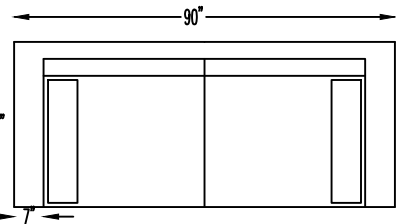

154451 CONDO SOFA