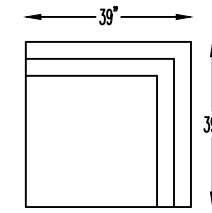

154404 CHAIR

154403L OR R  
ONE-ARM CHAIR  
(SHOWN AS LEFT)

154402  
ARMLESS CHAIR

154451 CONDO SOFA

154450L OR R  
ONE-ARM CONDO  
(SHOWN AS LEFT)

154401 OTTOMAN  
W/ HIDDEN CASTER

154405 CORNER

154407L OR R  
ONE ARM CHAISE  
(SHOWN AS LEFT)

154407LG  
ONE ARM CHAISE PLUS  
(SHOWN AS LEFT)

\*NOT TO SCALE

Scale: 1/4" = 1'-0"

This schematic is current as of July 11, 2023, Lazar reserves the right to change dimensions and/or products offered. A more recent schematic may be available for this series at [www.lazarind.com](http://www.lazarind.com)

\*NOTE: L or R is determined by facing the piece.

1544104 ARMLESS  
CURVED CORNER