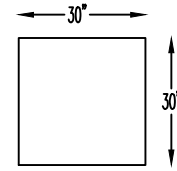

154404 CHAIR

154403L OR R  
ONE-ARM CHAIR  
(SHOWN AS LEFT)

154402  
ARMLESS CHAIR

154451 CONDO SOFA

154450L OR R  
ONE-ARM CONDO  
(SHOWN AS LEFT)

154401 OTTOMAN  
W/ HIDDEN CASTER

154405 CORNER

154407L OR R  
ONE ARM CHAISE  
(SHOWN AS LEFT)

154407LG  
ONE ARM CHAISE PLUS  
(SHOWN AS LEFT)

\*NOT TO SCALE

Scale: 1/4" = 1'-0"

This schematic is current as of July 11, 2023, Lazar reserves the right to change dimensions and/or products offered. A more recent schematic may be available for this series at [www.lazarind.com](http://www.lazarind.com)

\*NOTE: L or R is determined by facing the piece.

1544104 ARMLESS  
CURVED CORNER