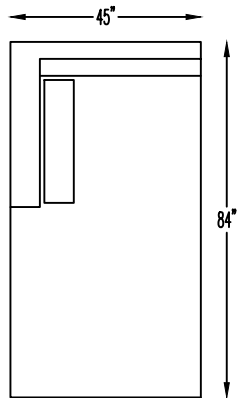

154420 SOFA

154413 LOVESEAT

154414 ARMLESS SOFA

154418L OR R  
ONE ARM SOFA W/RETURN  
(SHOWN AS LEFT)

154417L ONE ARM SOFA  
(SHOWN AS LEFT)

154410R ONE LOVESEAT  
(SHOWN AS RIGHT)

154409  
ARMLESS LOVESEAT

154404 CHAIR

154403L OR R  
ONE-ARM CHAIR  
(SHOWN AS LEFT)

154402  
ARMLESS CHAIR

154451 CONDO SOFA

154450L OR R  
ONE-ARM CONDO  
(SHOWN AS LEFT)

154401 OTTOMAN  
W/ HIDDEN CASTER

154405 CORNER

154407L OR R  
ONE ARM CHAISE  
(SHOWN AS LEFT)

154407LG  
ONE ARM CHAISE PLUS  
(SHOWN AS LEFT)

\*NOT TO SCALE

Scale: 1/4" = 1'-0"

This schematic is current as of July 11, 2023, Lazar reserves the right to change dimensions and/or products offered. A more recent schematic may be available for this series at [www.lazarind.com](http://www.lazarind.com)

\*NOTE: L or R is determined by facing the piece.

1544104 ARMLESS  
CURVED CORNER