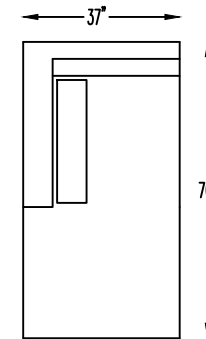

154404 CHAIR

154403L OR R  
ONE-ARM CHAIR  
(SHOWN AS LEFT)

154402  
ARMLESS CHAIR

154451 CONDO SOFA

154450L OR R  
ONE-ARM CONDO  
(SHOWN AS LEFT)

154401 OTTOMAN  
W/ HIDDEN CASTER

154405 CORNER

154407L OR R  
ONE ARM CHAISE  
(SHOWN AS LEFT)

154407LG  
ONE ARM CHAISE PLUS  
(SHOWN AS LEFT)

\*NOT TO SCALE

Scale: 1/4" = 1'-0"

This schematic is current as of July 11, 2023, Lazar reserves the right to change dimensions and/or products offered. A more recent schematic may be available for this series at [www.lazarind.com](http://www.lazarind.com)

\*NOTE: L or R is determined by facing the piece.

1544104 ARMLESS  
CURVED CORNER