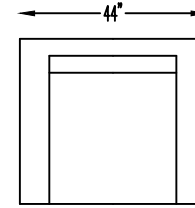

154420 SOFA

154413 LOVESEAT

154414 ARMLESS SOFA

154418L OR R  
ONE ARM SOFA W/RETURN  
(SHOWN AS LEFT)

154417L ONE ARM SOFA  
(SHOWN AS LEFT)

154410R ONE LOVESEAT  
(SHOWN AS RIGHT)

154409  
ARMLESS LOVESEAT

154407LG  
ONE ARM CHAISE PLUS  
(SHOWN AS LEFT)

\*NOT TO SCALE

Scale: 1/4" = 1'-0"

This schematic is current as of July 11, 2023, Lazar reserves the right to change dimensions and/or products offered. A more recent schematic may be available for this series at [www.lazarind.com](http://www.lazarind.com)

\*NOTE: L or R is determined by facing the piece.

1544104 ARMLESS  
CURVED CORNER